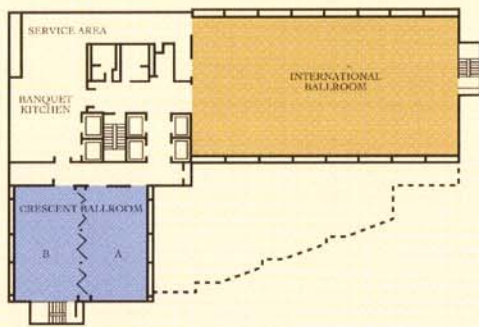

DOUBLETREE[®]
HOTEL

NEW ORLEANS

A Member of the Hilton Family of Hotels

MEETING AND BANQUET FACILITIES AND CAPACITIES

16th Floor

2nd Floor

4th Floor

Room	L x W x H	Square Feet	Banquet	Theater	Classroom	U-Shape	Hollow Sq.	Conference
International Ballroom	55 x 100 x 15'	5,508	450	624	350	110	132	100
Crescent Ballroom	54 x 45 x 12'	2,376	200	250	125	50	65	56
Crescent A	27 x 45 x 12'	1,200	80	125	60	40	46	40
Crescent B	26 x 45 x 12'	1,165	80	125	60	40	46	40
Nottoway A	24 x 24 x 10'	561	40	50	25	20	23	20
Nottoway B	24 x 25 x 10'	586	40	50	25	20	23	20
Rosedown	24 x 55 x 10'	1,312	90	140	75	45	50	50
Rosedown A	24 x 31 x 10'	733	50	70	35	28	31	26
Rosedown B	24 x 24 x 10'	576	40	50	24	20	23	20
Shadows	25 x 31 x 10'	742	50	60	30	78	31	26
Board of Directors		216						8
Madewood	54 x 45 x 10'	2,331	170	250	120	55	66	56
Madewood A	26 x 44 x 10'	1,110	70	120	50	38	44	40
Madewood B	27 x 44 x 10'	1,210	80	130	60	40	46	40
2nd Floor Prefunction		2,000	300					
Park Area		700						
Houmas House Suite	24 x 25 x 8'	506	20	18	15	18	18	8 or 15
Melrose Suite	24 x 24 x 8'	510	20	18	15	18	18	8 or 15
Oak Alley Suite	26 x 26 x 8'	571	30	18	15	18	18	8 or 16
Laura Boardroom (Not Shown)	18 x 28 x 8'	576						10
Penthouse		2,000						

MEETING FACILITIES & SERVICES

- More than 20,000 square feet of meeting and banquet space
- High-speed Internet access in all meeting rooms
- Video conferencing and state-of-the-art audio/visual
- Eleven meeting rooms accommodating up to 600 people
- Complete banquet and conference services staff and audio/visual team

300 Canal Street
New Orleans, Louisiana
Dial Direct: (504) 581-1300
Fax: (504) 552-4100
doubletree.com
1-800-222-TREE

FACILITIES/SERVICES

- 363 guest rooms (12 suites)
- Non-smoking and accessible rooms available
- Valet parking
- Multi-lingual staff
- Valet dry cleaning & laundry
- Concierge
- Complete conference services staff and audio/visual team