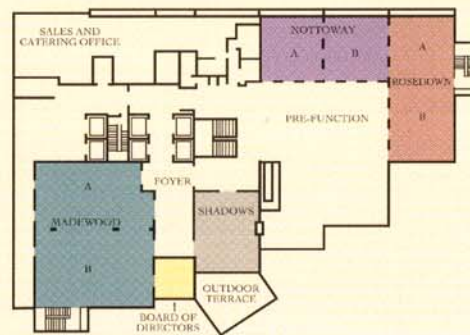

DOUBLETREE[®]
HOTEL

NEW ORLEANS

A Member of the Hilton Family of Hotels

MEETING AND BANQUET FACILITIES AND CAPACITIES

16th Floor

2nd Floor

4th Floor

Room	L x W x H	Square Feet	Banquet	Theater	Classroom	U-Shape	Hollow Sq.	Conference
International Ballroom	55 x 100 x 15'	5,508	450	624	350	110	132	100
Crescent Ballroom	54 x 45 x 12'	2,376	200	250	125	50	65	56
Crescent A	27 x 45 x 12'	1,200	80	125	60	40	46	40
Crescent B	26 x 45 x 12'	1,165	80	125	60	40	46	40
Nottoway A	24 x 24 x 10'	561	40	50	25	20	23	20
Nottoway B	24 x 25 x 10'	586	40	50	25	20	23	20
Rosedown	24 x 55 x 10'	1,312	90	140	75	45	50	50
Rosedown A	24 x 31 x 10'	733	50	70	35	28	31	26
Rosedown B	24 x 24 x 10'	576	40	50	24	20	23	20
Shadows	25 x 31 x 10'	742	50	60	30	78	31	26
Board of Directors		216						8
Madewood	54 x 45 x 10'	2,331	170	250	120	55	66	56
Madewood A	26 x 44 x 10'	1,110	70	120	50	38	44	40
Madewood B	27 x 44 x 10'	1,210	80	130	60	40	46	40
2nd Floor Prefunction		2,000	300					
Park Area		700						
Houmas House Suite	24 x 25 x 8'	506	20	18	15	18	18	8 or 15
Melrose Suite	24 x 24 x 8'	510	20	18	15	18	18	8 or 15
Oak Alley Suite	26 x 26 x 8'	571	30	18	15	18	18	8 or 16
Laura Boardroom (Not Shown)	18 x 28 x 8'	576						10
Penthouse		2,000						

MEETING FACILITIES & SERVICES

- More than 20,000 square feet of meeting and banquet space
- High-speed Internet access in all meeting rooms
- Video conferencing and state-of-the-art audio/visual
- Eleven meeting rooms accommodating up to 600 people
- Complete banquet and conference services staff and audio/visual team