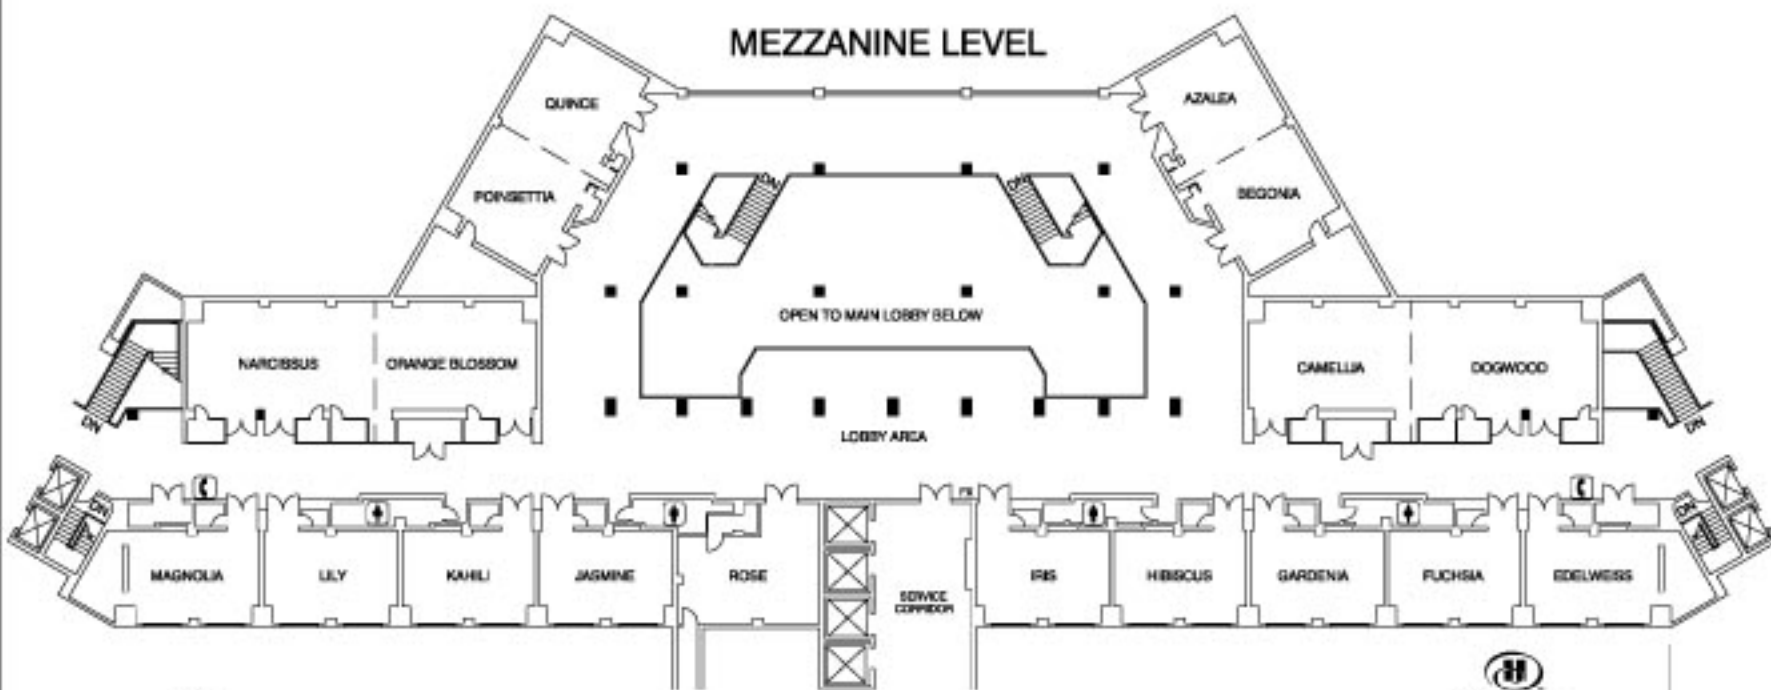

HILTON IN THE WALT DISNEY WORLD RESORT LAKE BUENA VISTA, FLORIDA

SCALE
0 10 20 30

Hilton
in the WALT DISNEY WORLD® Resort

DRAWINGS
AS OF
Drawing Number:

THE TOTAL SHOW.
BY FREEMAN

FREEMAN
Decorating
CORPORATION
10000 W. BOULEVARD
MIRAGE, FLORIDA 32837

ORLANDO DESIGN CENTER

File Name: MAZZANINI.dwg

Show Name:

Show Date:

Facility: WDW HILTON

Job Number:

Arch. Firm:

NOT TO SCALE

DISCLAIMER