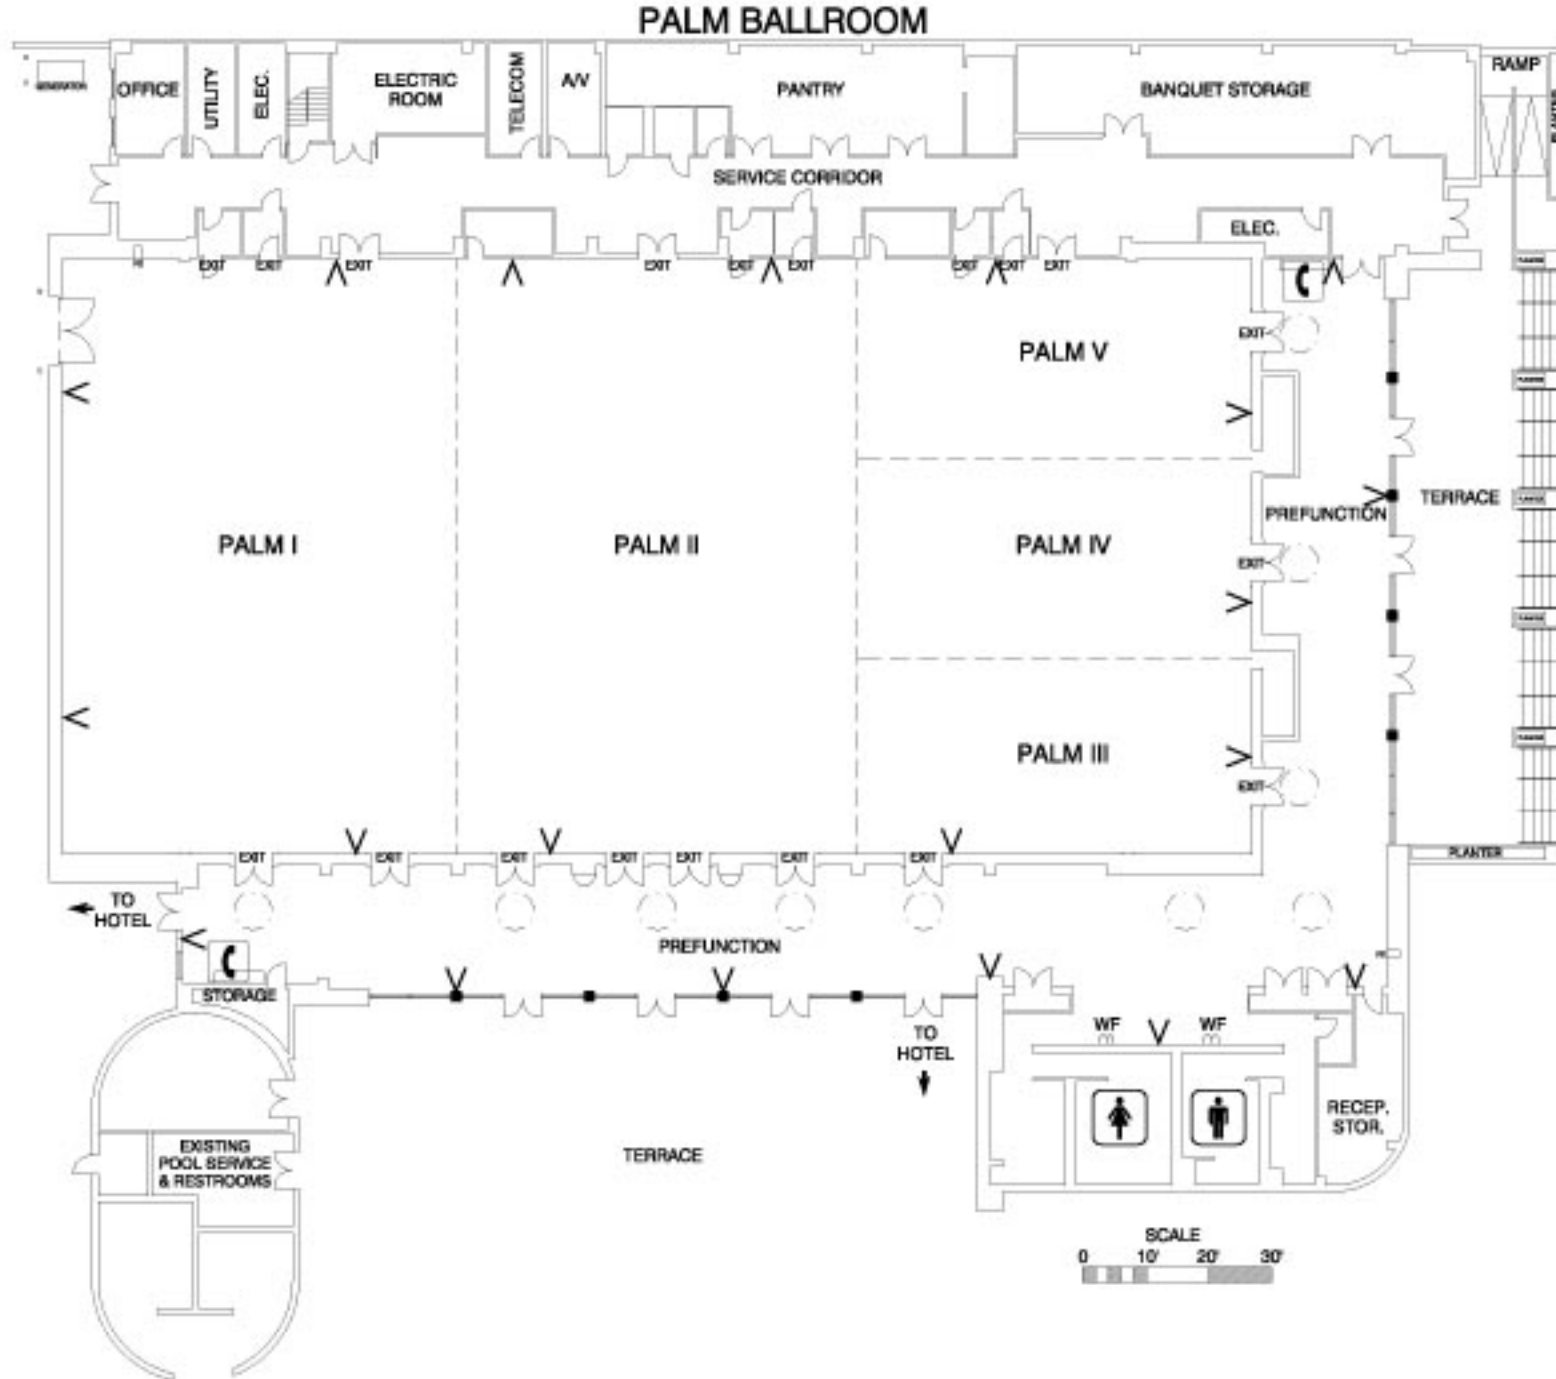

HILTON IN THE WALT DISNEY WORLD RESORT LAKE BUENA VISTA, FLORIDA

DRAWINGS
AS OF
Drawing started on:

FREEMAN
Decorating
10000 Chesapeake Blvd.
Orlando, FL 32817-4000
Phone: (407) 851-1000
Fax: (407) 851-1001

ORLANDO DESIGN CENTER
17427/07/01/01

File Name:	PALM.dwg
Show Name:	
Show Dates:	
Facility:	WOW-HILTON
Job Number:	
Arch. Exec: