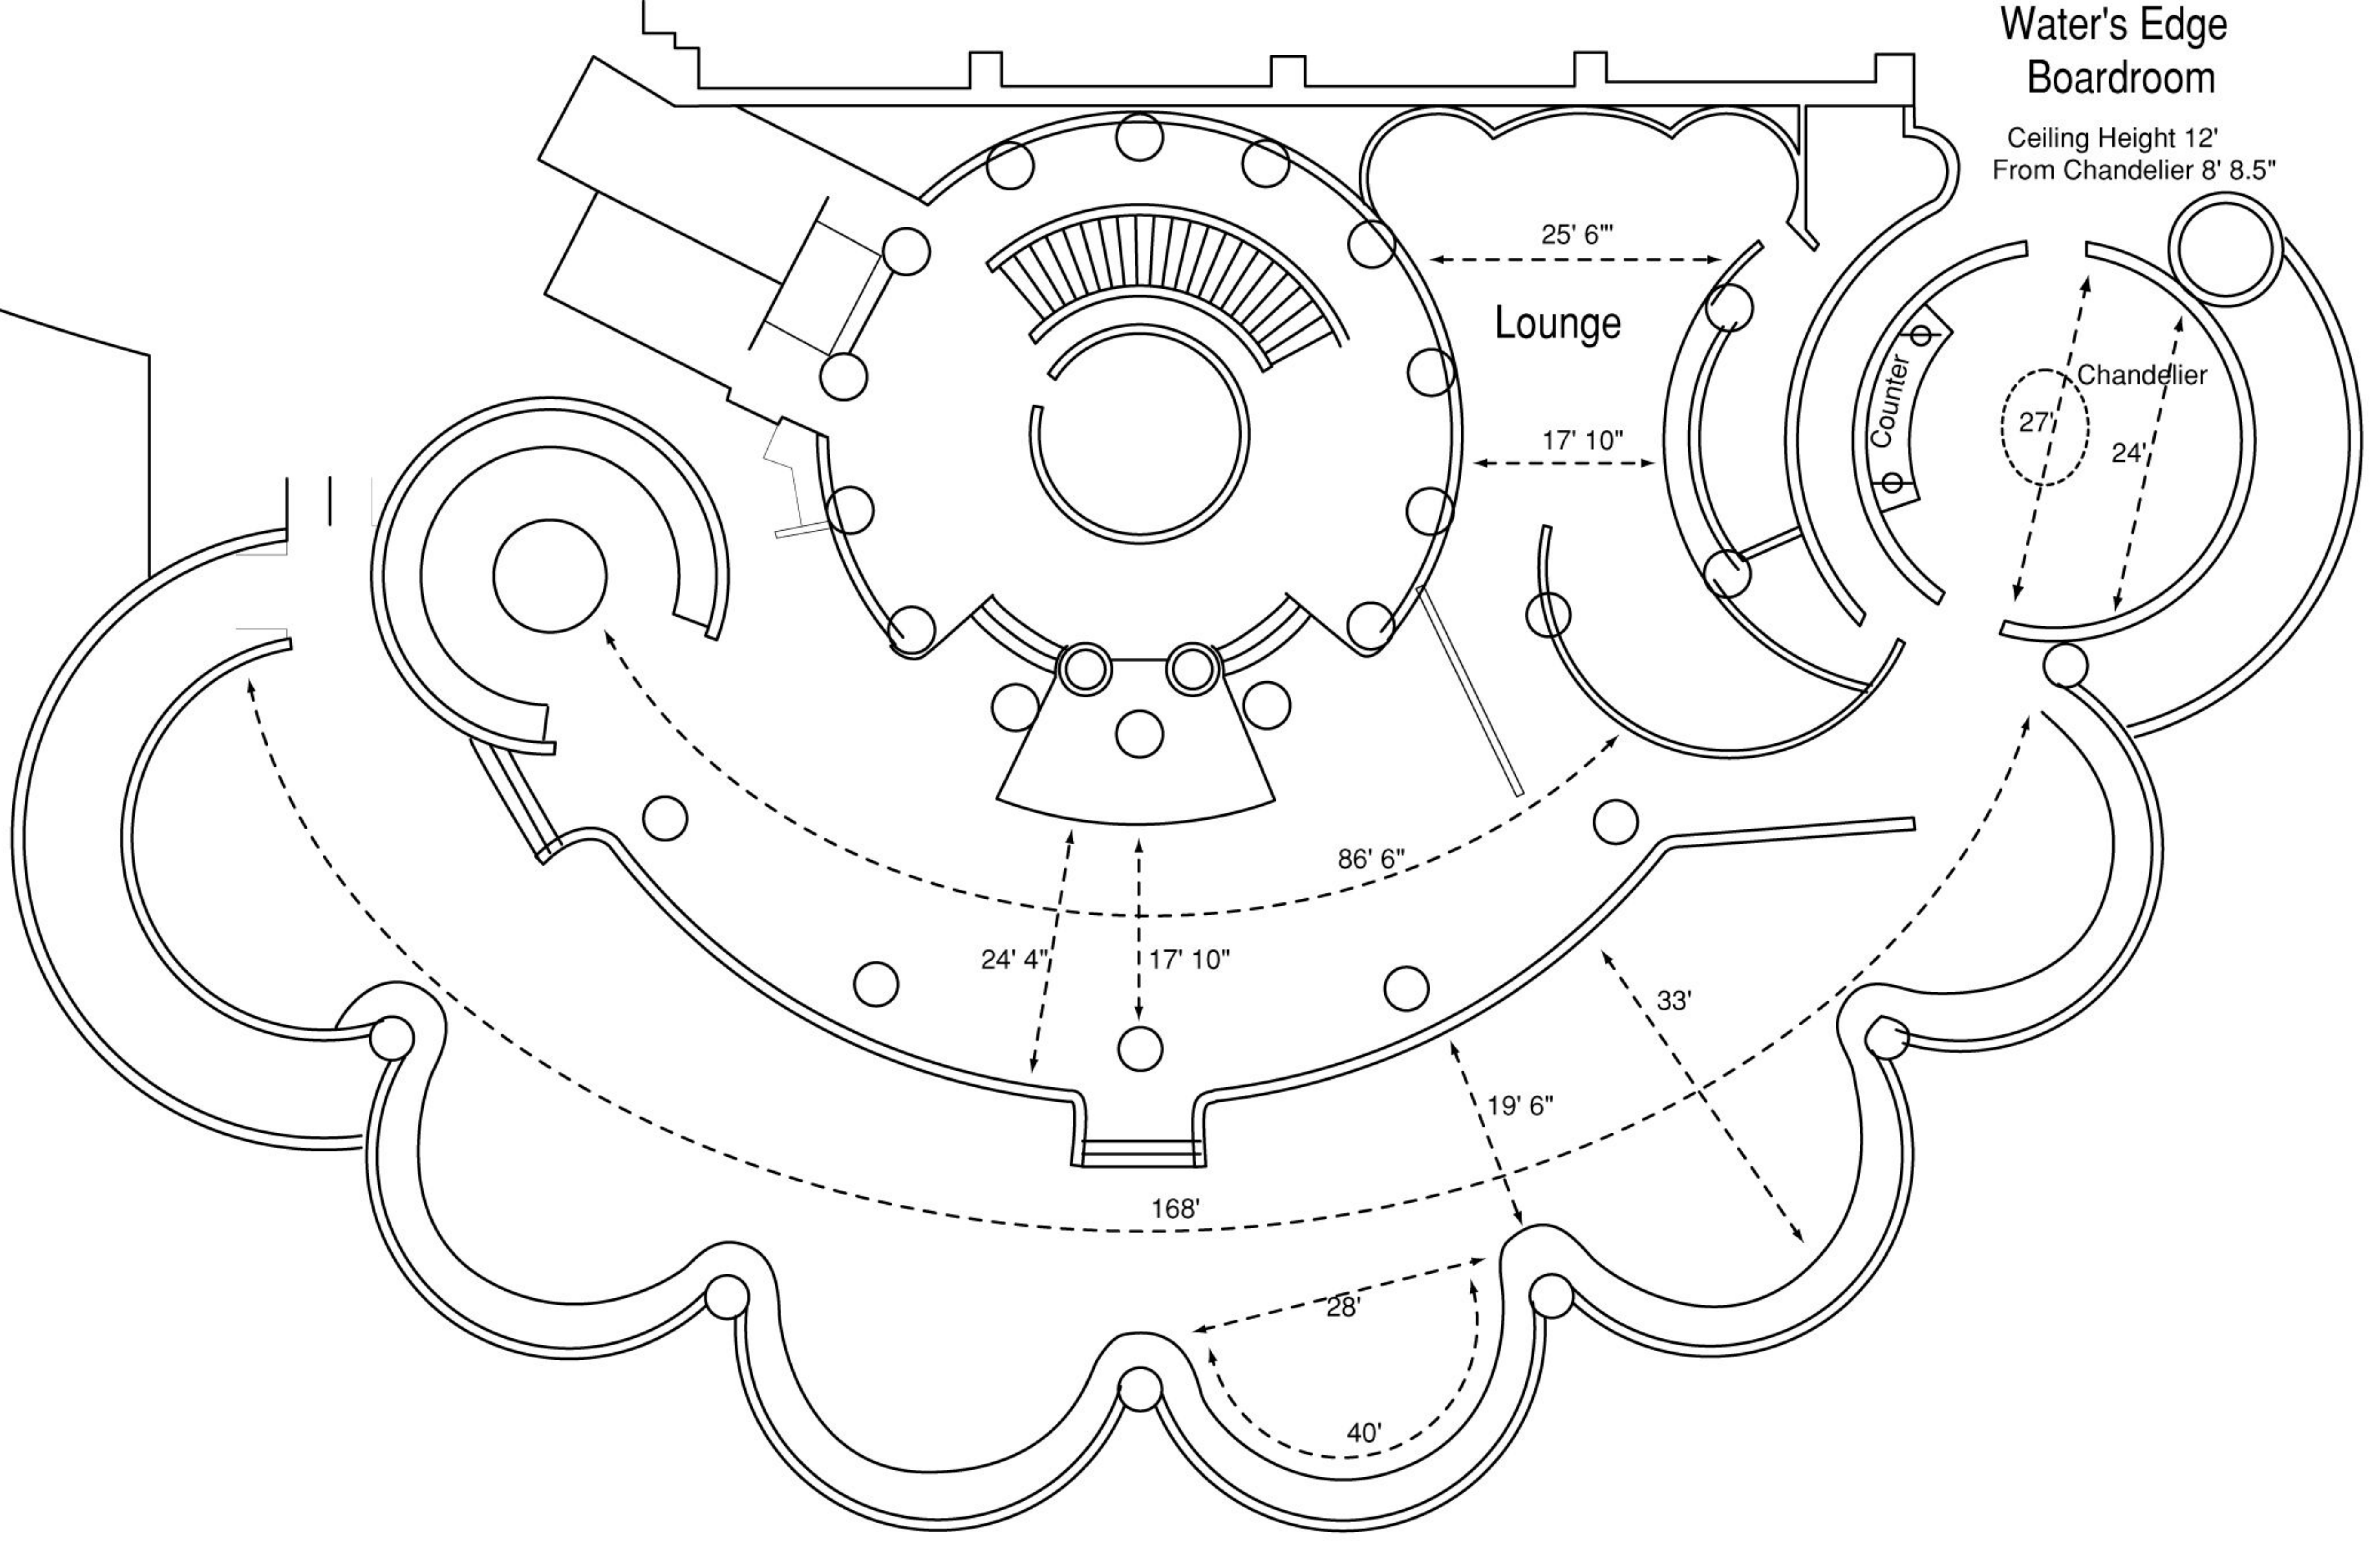

Water's Edge Boardroom

Ceiling Height 12'
From Chandelier 8' 8.5"

Water's Edge Ballroom 14,000 Sq. ft.