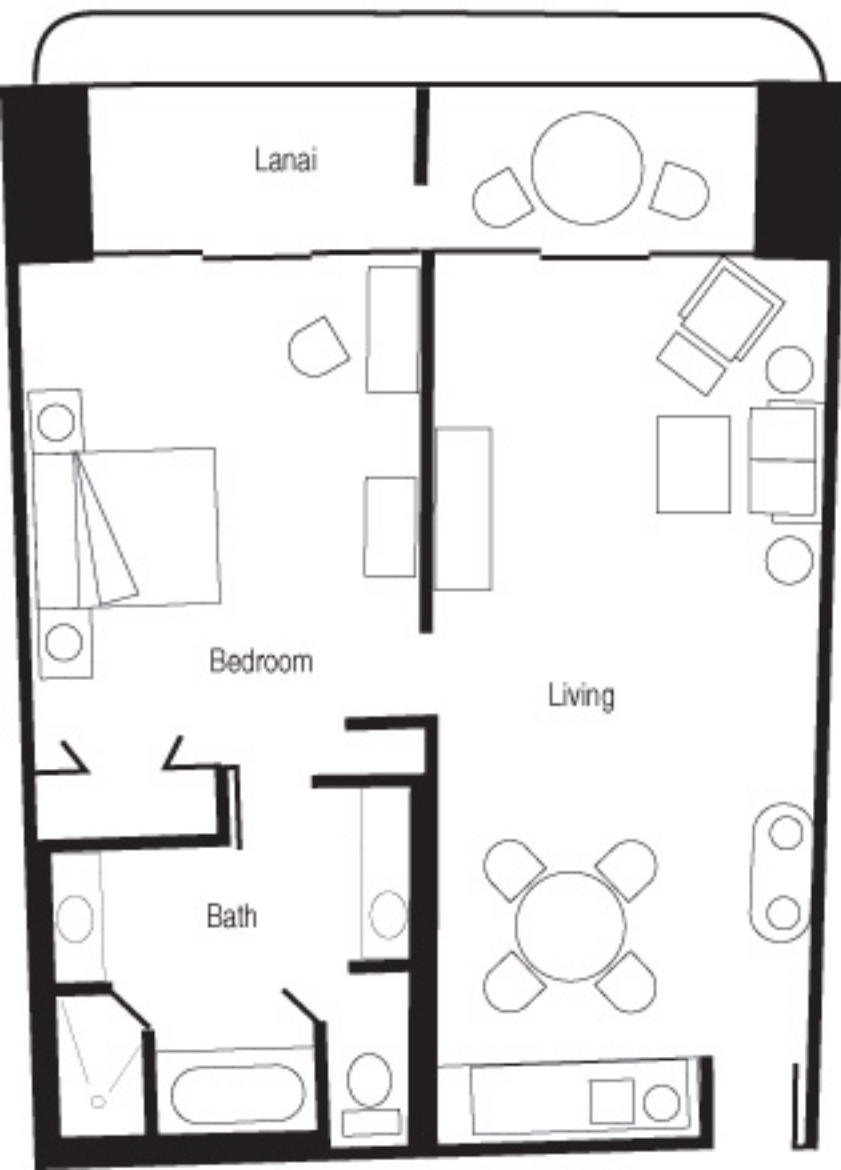

**BAY SUITE**  
1,085 Square Feet

Bay Suites:

Thirty-four (34) suites  
located in the Ocean Tower.