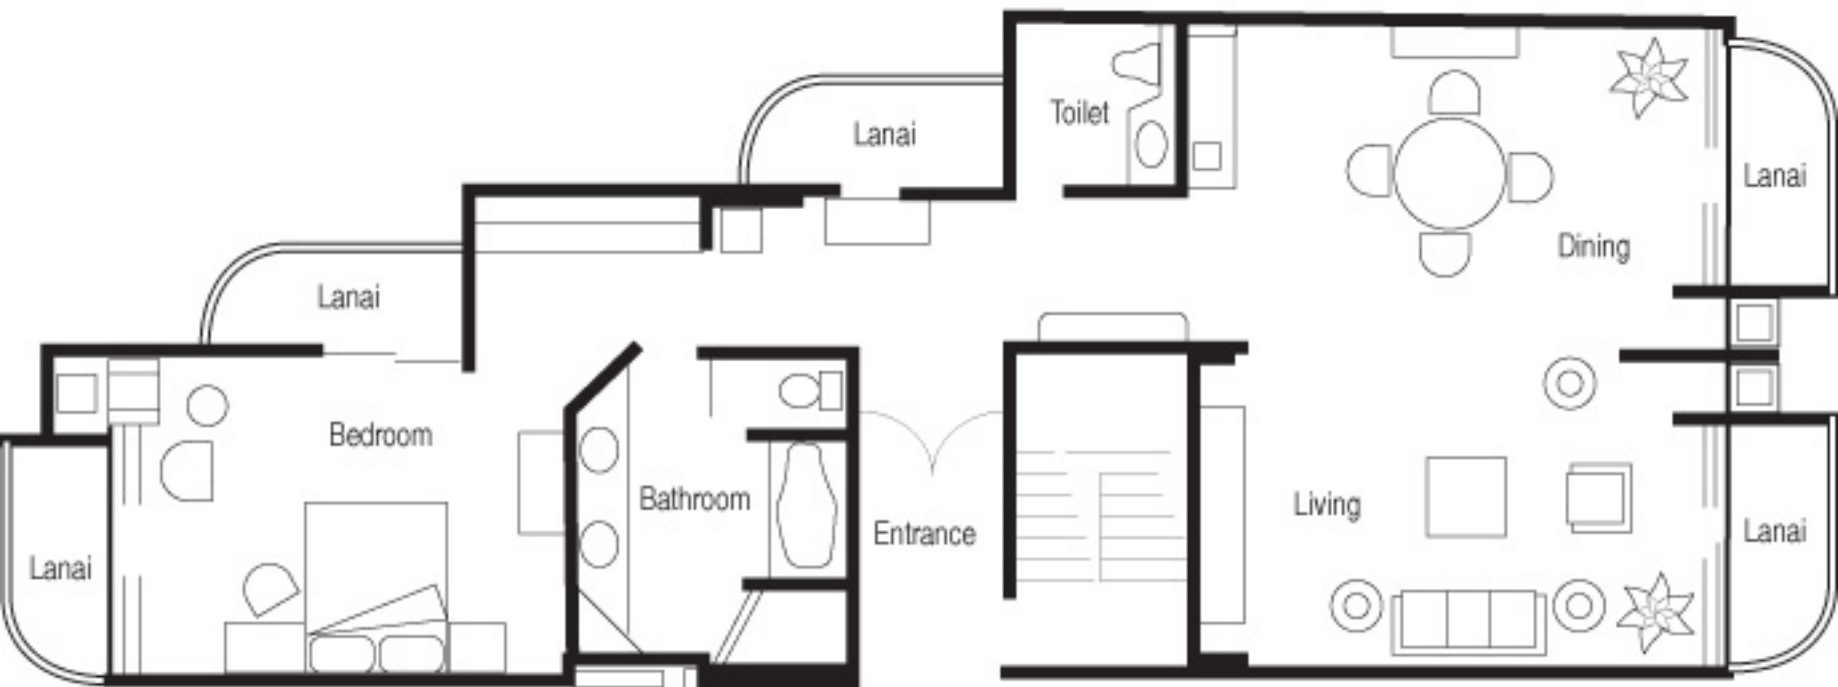

PALACE SUITE
1,848 Square Feet

Twelve (12) suites located in the Palace Tower
floors 2-7 at the two far ends