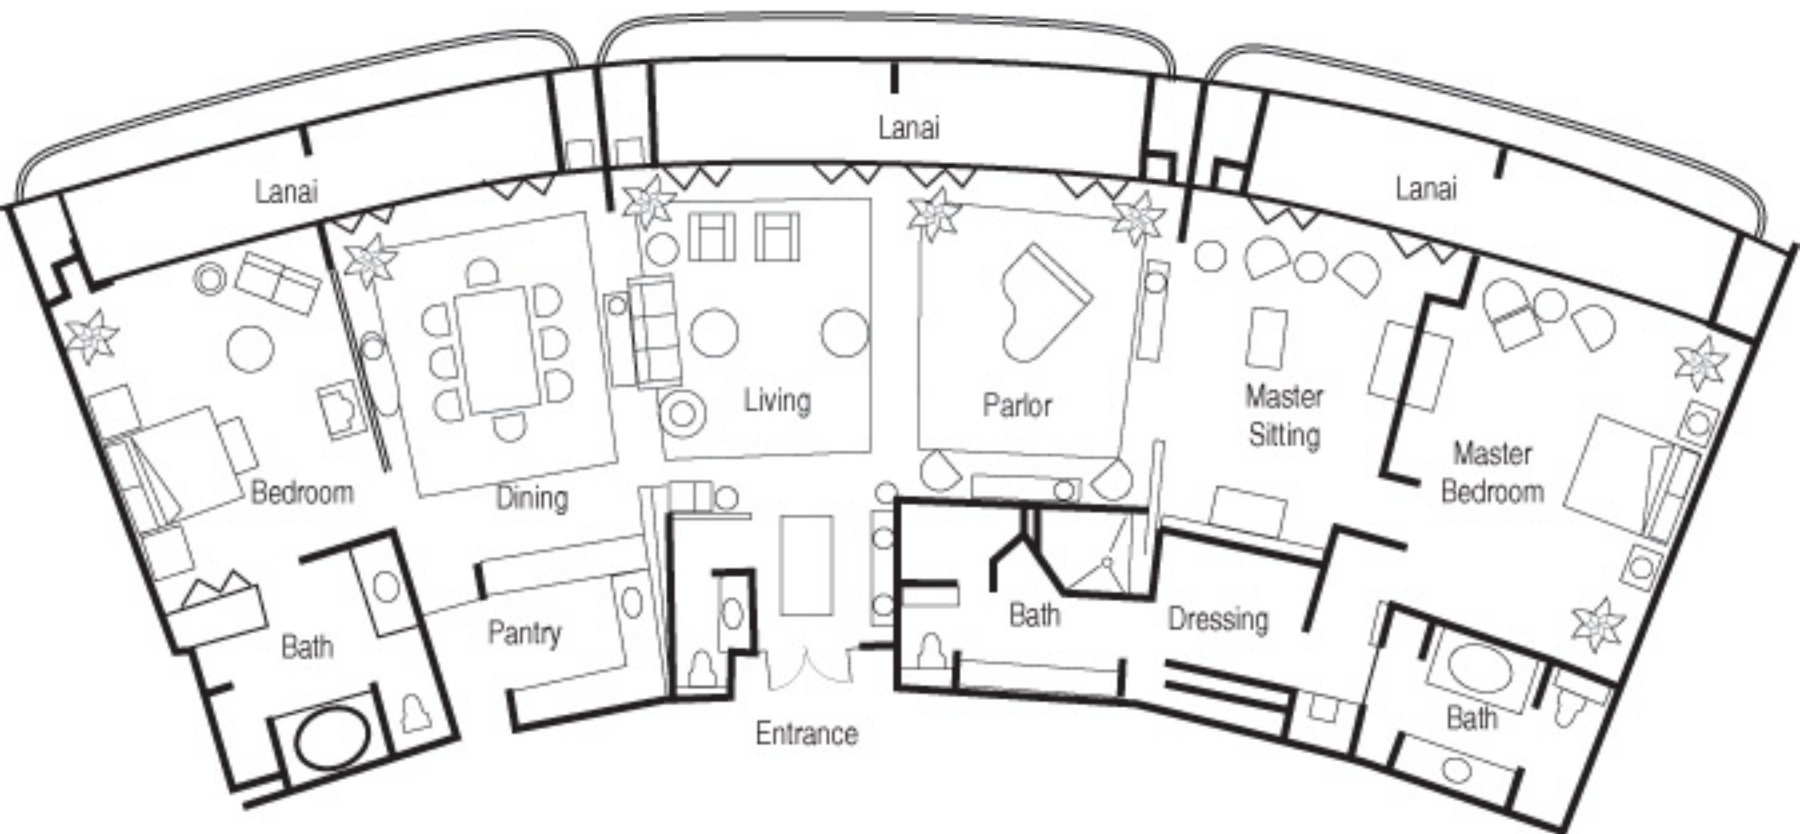

PRESIDENTIAL SUITE LAGOON & OCEAN TOWER

3,652 square feet

Ocean Suite:

Presidential suite located on the top floor of the center ring in the Ocean Tower.

Lagoon Suite:

Presidential suite located on the top floor of the Lagoon Tower.