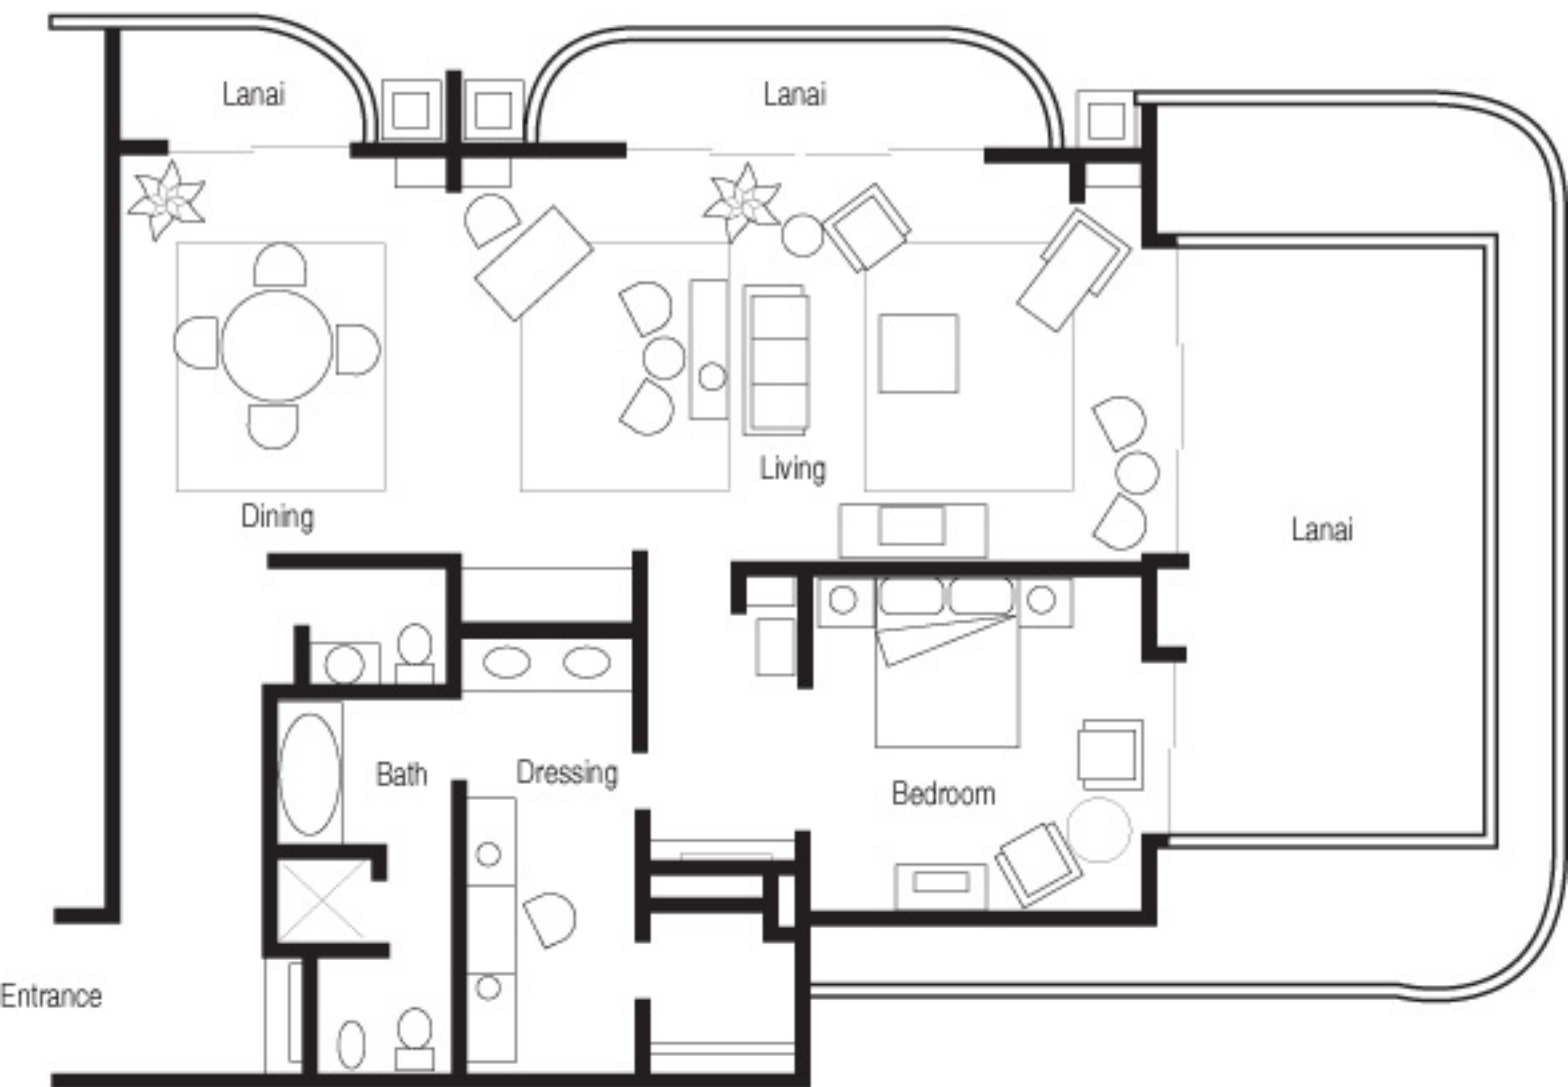

ROYAL SUITE
1,900 Square Feet

Royal Suites:

Five (5) suites located in the Palace Tower on the second, third and fourth floors on the front side of the Palace Tower.