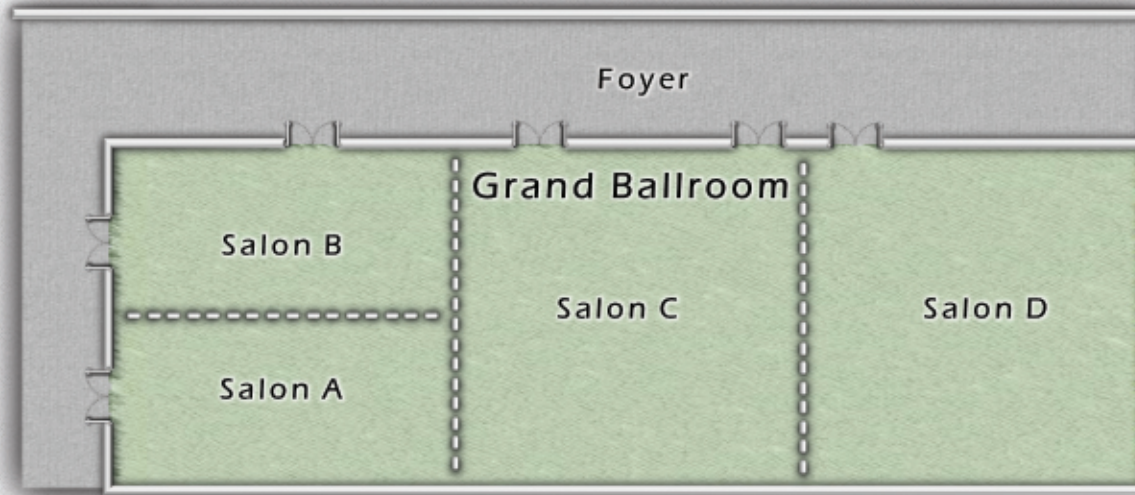

MEETING & EVENT SPACE

North Tower

Size:

Grand Ballroom 8,435 sq ft
Salon A 1,434 sq ft
Salon B 1,377 sq ft
Salon C 2,788 sq ft
Salon D 2,788 sq ft

South Tower

Size:

Amsterdam Ballroom 1,572 sq ft
Amsterdam 1 787 sq ft
Amsterdam 2 787 sq ft
Boardroom 425 sq ft
Delft 484 sq ft