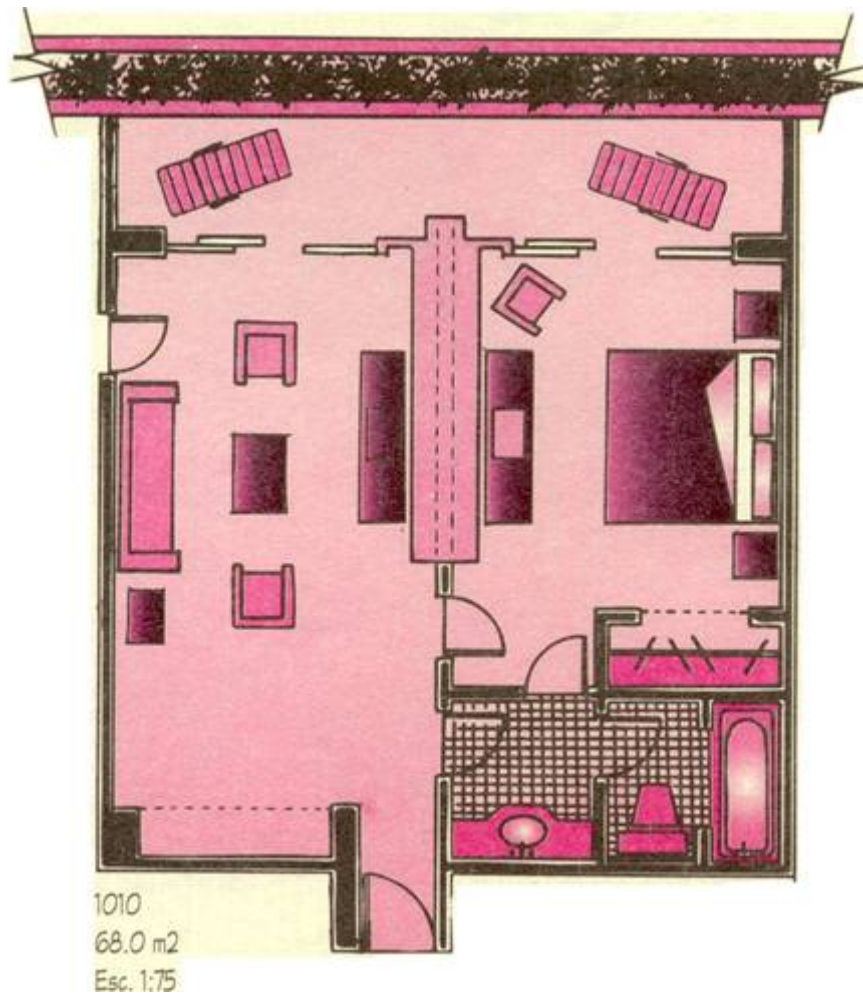

SUITE DESCRIPTION

SUITE	QUANTITY	DESCRIPTION
Junior	10	Spacious full-ocean view king one-bedroom suite with separate living room, pull-out sofa bed, and large terrace. Double/double connector sold separately.
Junior	1	Spacious garden view king one-bedroom suite with separate living room, pull-out sofa bed, and large terrace. Double/double connector sold separately.
Emperor	4	Spacious full ocean view king one-bedroom suite with separate living room, pull-out sofa bed, and large terrace. Double/double connector sold separately.
Diplomat	2	Spacious full ocean view king one-bedroom suite with pull-out sofa bed and terrace. No connecting rooms.
Governor	4	Executive style full ocean view king one-bedroom suite with pull-out sofa bed. Double/double connector sold separately.
Luxury	2	Located on the fifth floor of the Apteca building. Spacious full-ocean view king one-bedroom suite, with large separate living room and pull-out sofa bed, full bath, large terrace with whirlpool. Double/double connector sold separately.
Ambassador	4	Located on the third and fifth floors of the Banderas Building. Spacious Full Ocean view king one-bedroom suite, with large separate living room and pull-out sofa bed, large terrace with whirlpool. Connecting double/double sold separately.
Presidential Suite	1	Elegant full-ocean view, king one-bedroom suite with expansive living room with a pull-out sofa bed and entertainment area. Large balcony, whirlpool (located inside the bathroom), and breathtaking ocean view and Punta Vallarta amenities. Connecting double/double rooms sold separately.
Presidential Suite	1	Luxuriously appointed full ocean view king two-bedroom suite with wet bar and large living room with pull-out sofa bed and dining room. Whirlpool (located inside the bathroom), and balcony overlooking the bay. Connecting double/double room sold separately.

JUNIOR SUITE

- 10 Bay Executive or Junior Suite, located in the Azteca building above the Lobby area.
- One King size bedroom suite and optional connector with two double beds.
- Living room area with bar.

720.80 square feet