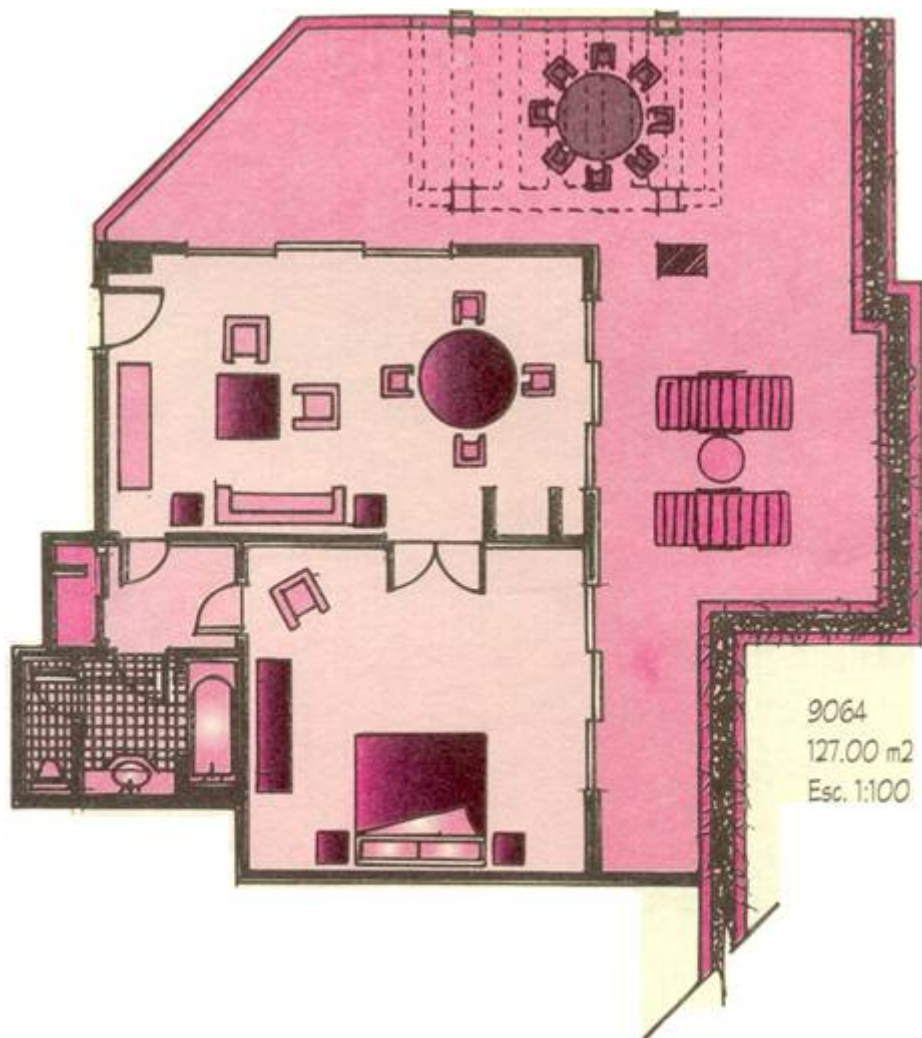

## LUXURY SUITE

- 2 Bay Luxury suites, located in the Aztec building on both corners of the fifth floor.
- One King size bedroom suite.
- Living room with bar and dining area.
- Oversize balcony with Jacuzzi overlooking Banderas Bay.
- Parlor has separate bathrooms.

**1,426.76 square feet**

5003  
134.60 m<sup>2</sup>  
Esc. 1:75

## DIPLOMAT SUITE

- 2 Diplomat suites, located on the ninth floor of Banderas building.
- One King size bedroom.
- Living & dining room area with bar.
- Large balcony overlooking Banderas Bay.

**1,346.20 square feet**