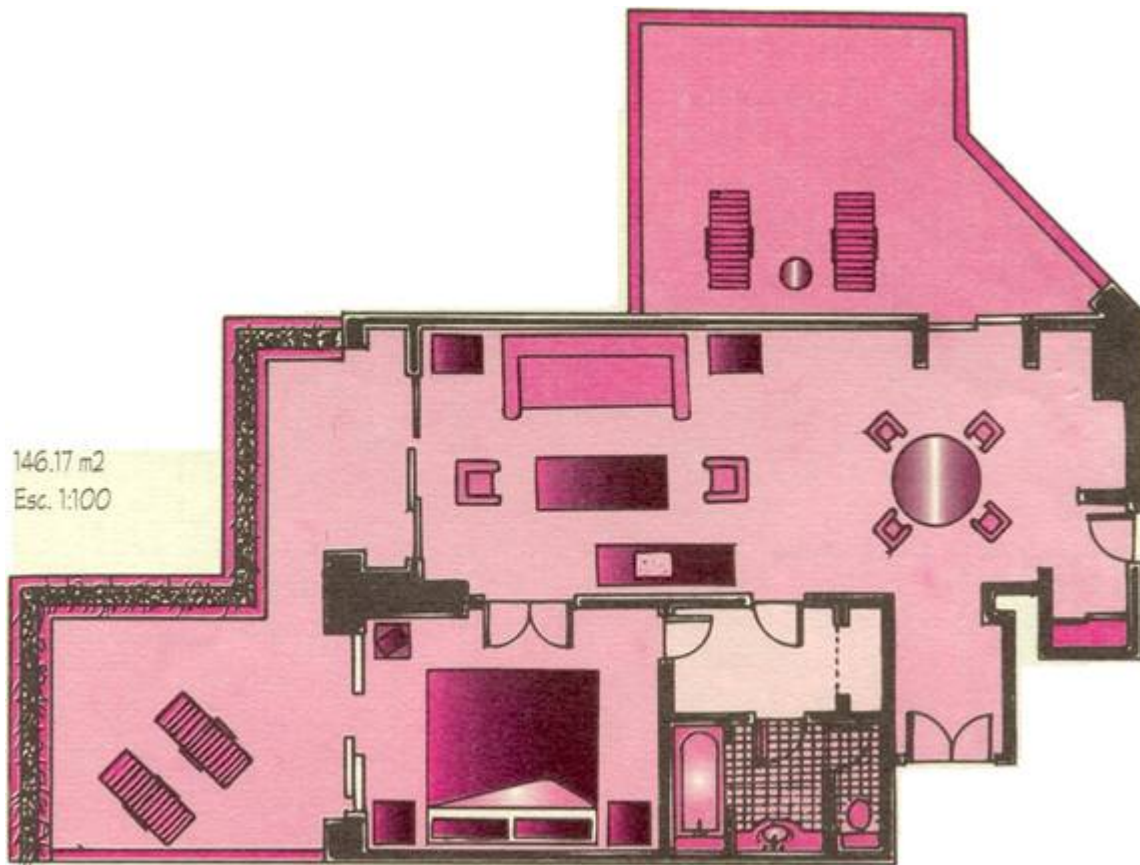

GOVERNOR SUITE

- 4 Bay Governor suites, located on the fourth & sixth floors of Banderas building.
- One King size bedroom and optional connector with two double beds.
- Living & dining room area with bar.
- Large balcony overlooking Banderas Bay.

1,549.40 square feet