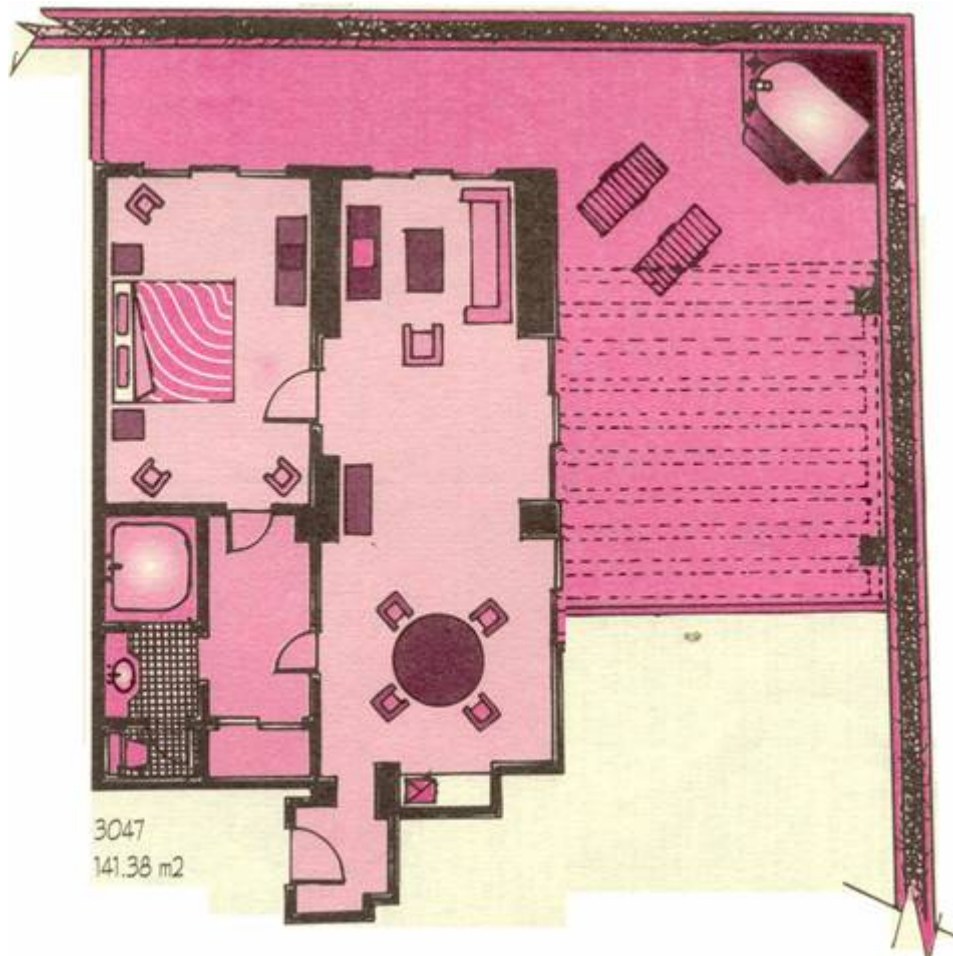

AMBASSADOR SUITE

- 4 Bay Ambassador suites, located on the third & fifth floors of Banderas building.
- One King size bedroom suite and optional connector with two double beds.
- Living & dining room area with bar.
- Large terrace with Jacuzzi.

1,498.62 square feet