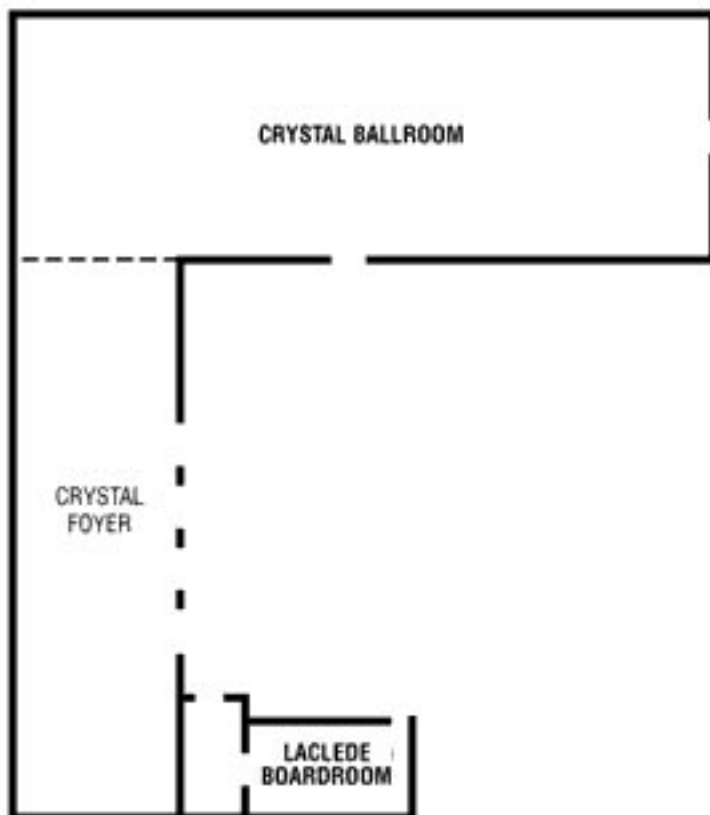

LANDMARK FOYER

MAJESTIC FOYER

RENAISSANCE.
ST. LOUIS
GRAND & SUITES HOTEL

RENAISSANCE®
ST. LOUIS
GRAND & SUITES HOTEL

SUITES TOWER

WESTMINSTER	FORSYTH	LENOX
-------------	---------	-------

RENAISSANCE.
ST. LOUIS
GRAND & SUITES HOTEL.

20TH FLOOR

21ST FLOOR