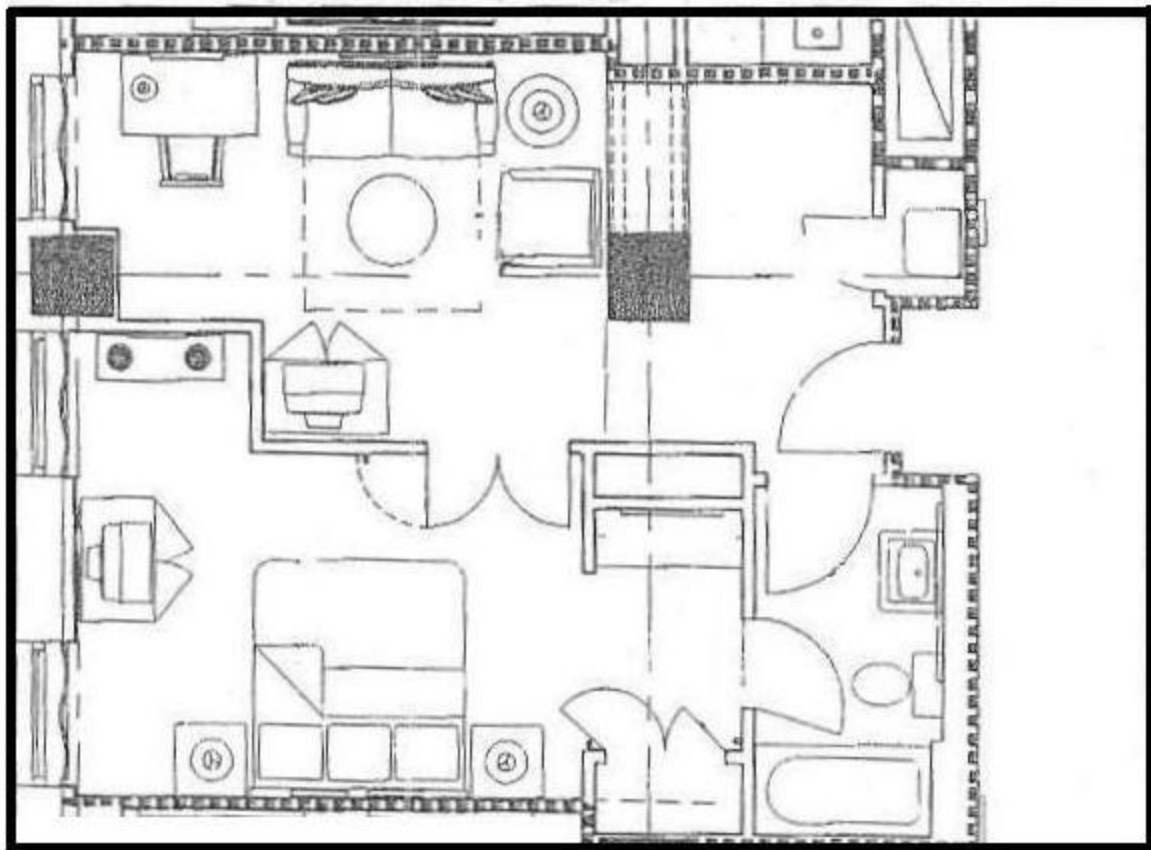

RENAISSANCE.
ST. LOUIS
GRAND & SUITES HOTEL

Luxury Suite
1,049 Square Feet

Quantity:

RENAISSANCE.
ST. LOUIS
GRAND & SUITES HOTEL

Executive Suite Including Double/Double Beds
670 Square Feet

Quantity:

RENAISSANCE.
ST. LOUIS
GRAND & SUITES HOTEL

Hospitality Suite Parlor only
780 Square Feet

Quantity:

RENAISSANCE.
ST. LOUIS
GRAND & SUITES HOTEL

Presidential Suite
1,358 Square Feet

Quantity:

Suites Tower
King Suite