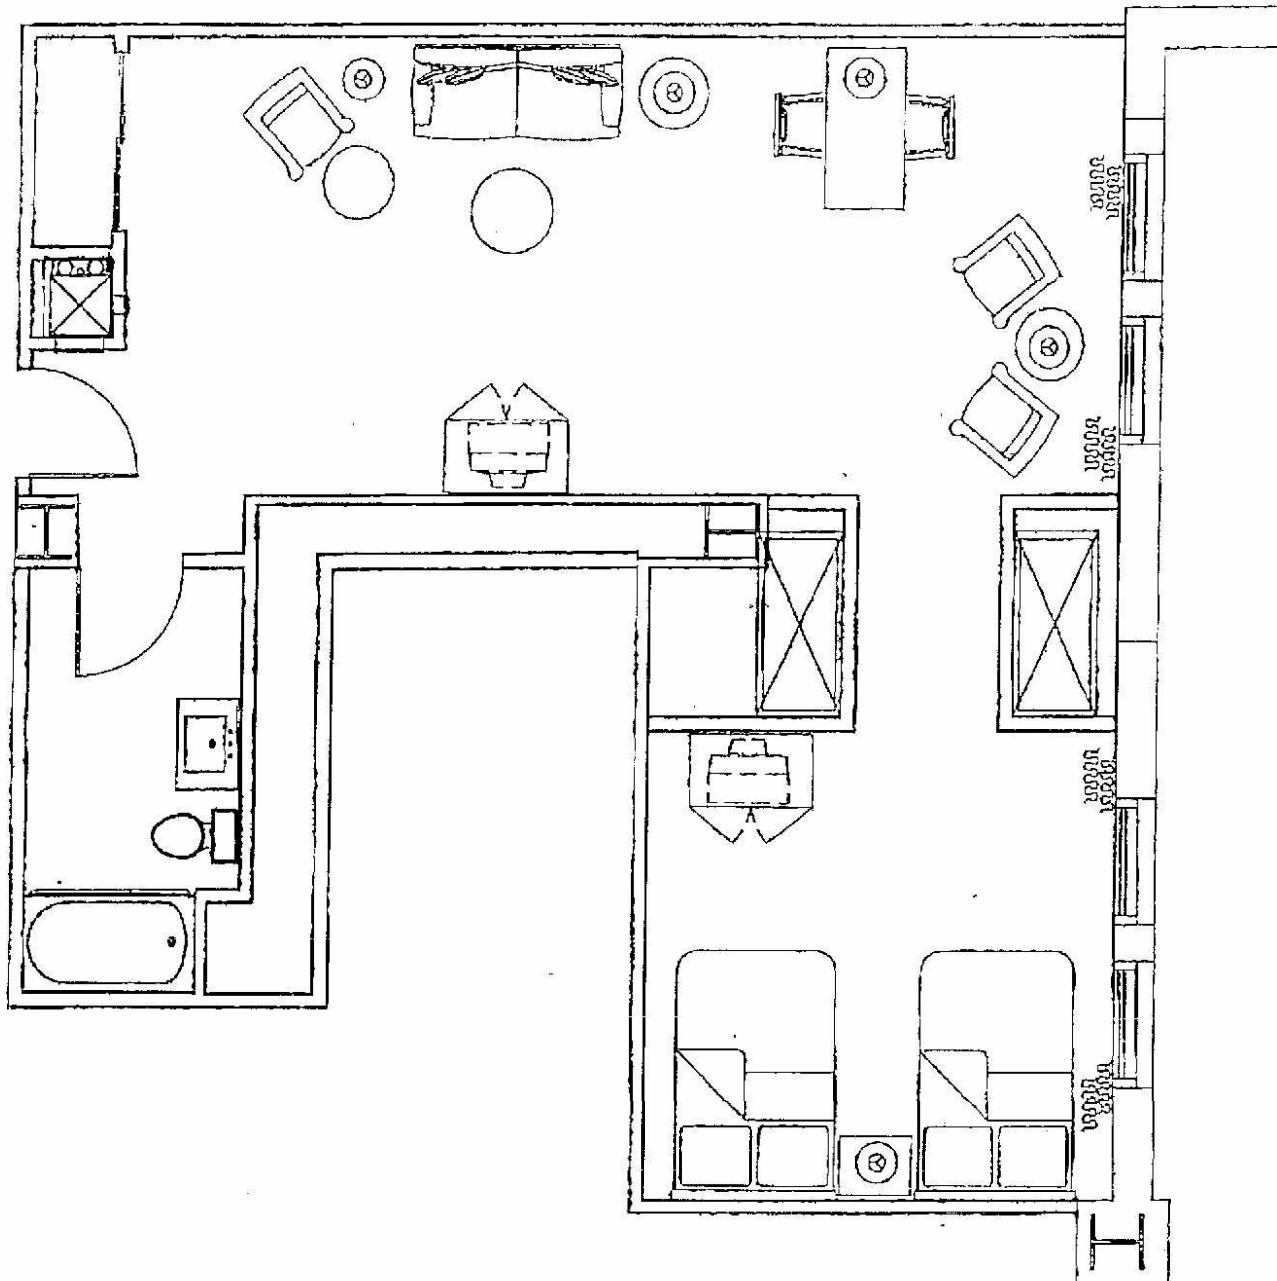

RENAISSANCE.
ST. LOUIS
GRAND & SUITES HOTEL

Luxury Suite
1,049 Square Feet

Quantity:

RENAISSANCE.
ST. LOUIS
GRAND & SUITES HOTEL

Executive Suite Including Double/Double Beds
670 Square Feet

Quantity:

RENAISSANCE.
ST. LOUIS
GRAND & SUITES HOTEL

Hospitality Suite Parlor only
780 Square Feet

Quantity:

RENAISSANCE.
ST. LOUIS
GRAND & SUITES HOTEL

Presidential Suite
1,358 Square Feet

Quantity:

Suites Tower
King Suite