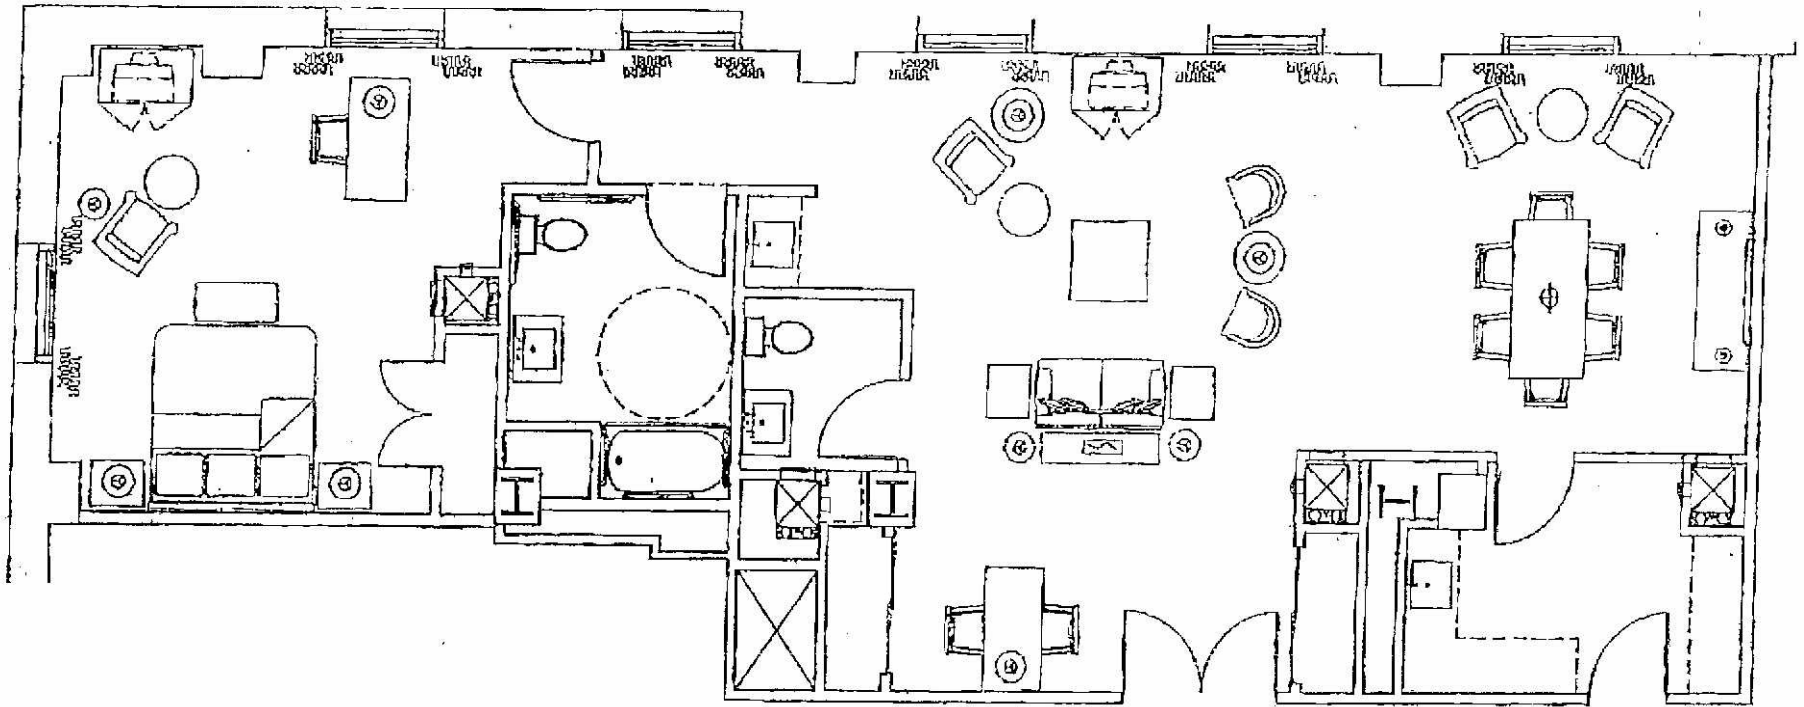

RENAISSANCE.
ST. LOUIS
GRAND & SUITES HOTEL

Luxury Suite
1,049 Square Feet

Quantity:

RENAISSANCE.
ST. LOUIS
GRAND & SUITES HOTEL

Executive Suite Including Double/Double Beds
670 Square Feet

Quantity:

RENAISSANCE.
ST. LOUIS
GRAND & SUITES HOTEL

Hospitality Suite Parlor only
780 Square Feet

Quantity:

RENAISSANCE.
ST. LOUIS
GRAND & SUITES HOTEL

Presidential Suite
1,358 Square Feet

Quantity:

Suites Tower
King Suite