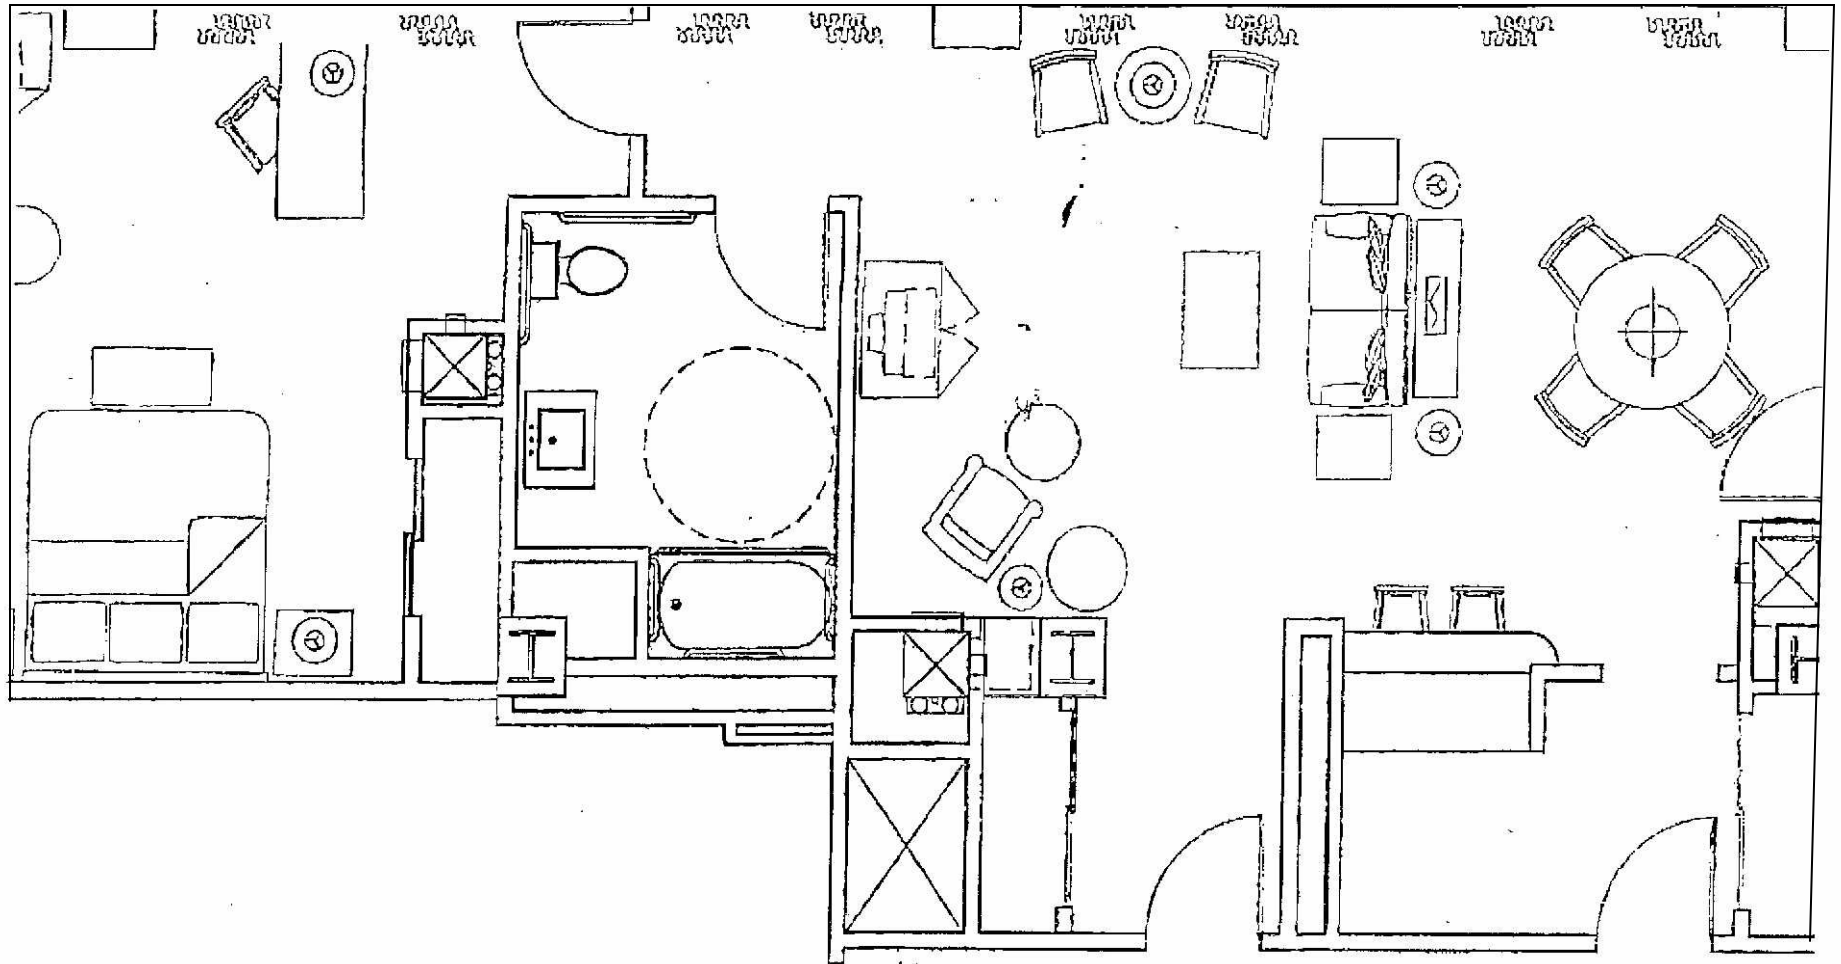

RENAISSANCE.
ST. LOUIS
GRAND & SUITES HOTEL

Luxury Suite
1,049 Square Feet

Quantity:

RENAISSANCE.
ST. LOUIS
GRAND & SUITES HOTEL

Executive Suite Including Double/Double Beds
670 Square Feet

Quantity:

RENAISSANCE.
ST. LOUIS
GRAND & SUITES HOTEL

Hospitality Suite Parlor only
780 Square Feet

Quantity:

RENAISSANCE.
ST. LOUIS
GRAND & SUITES HOTEL

Presidential Suite
1,358 Square Feet

Quantity:

Suites Tower
King Suite