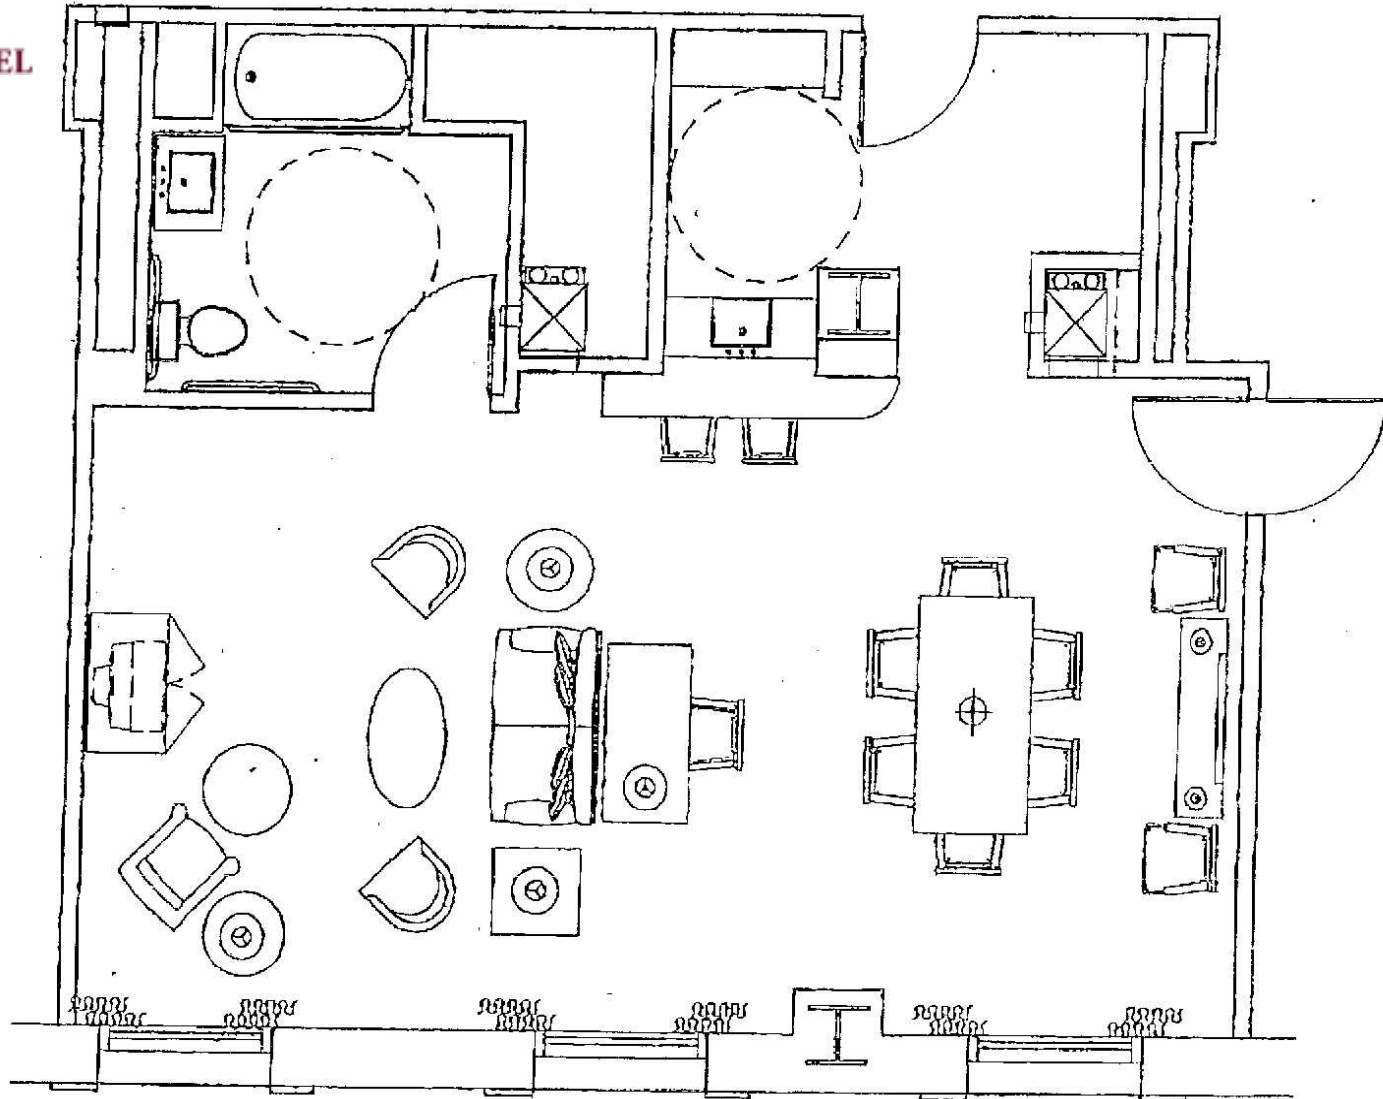

RENAISSANCE.
ST. LOUIS
GRAND & SUITES HOTEL

Luxury Suite
1,049 Square Feet

Quantity:

RENAISSANCE.
ST. LOUIS
GRAND & SUITES HOTEL

Executive Suite Including Double/Double Beds
670 Square Feet

Quantity:

RENAISSANCE.
ST. LOUIS
GRAND & SUITES HOTEL

Hospitality Suite Parlor only
780 Square Feet

Quantity:

RENAISSANCE.
ST. LOUIS
GRAND & SUITES HOTEL

Presidential Suite
1,358 Square Feet

Quantity:

Suites Tower
King Suite