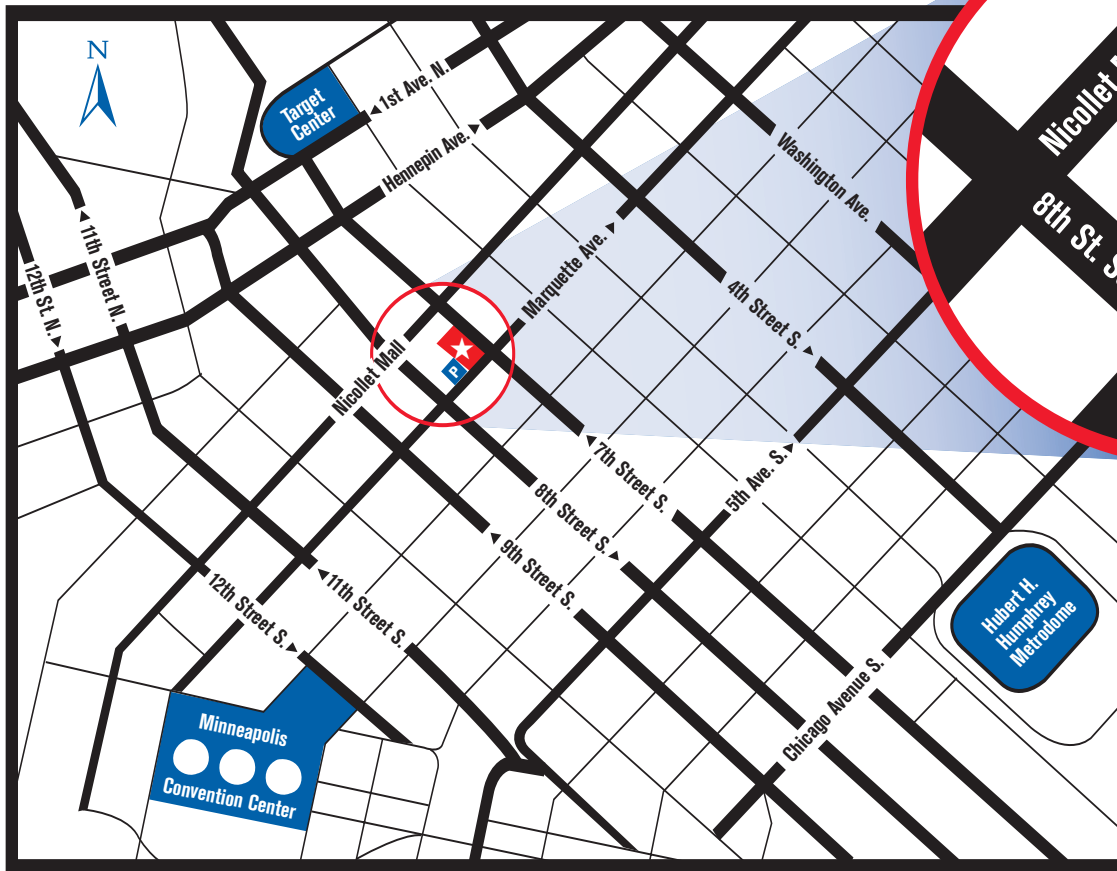

MINNEAPOLIS
THE MARQUETTE
 HOTEL

**THE
 MARQUETTE
 HOTEL**
 The Best Hotel
 in Minneapolis
 for Business
 and Pleasure!

FROM THE NORTH:

Take I-94 South/East to the 4th Street exit (#230). Continue straight onto 4th Street North. Turn Right onto 1st Avenue North. Turn left onto 8th Street North. Turn left onto Marquette Avenue.

FROM THE SOUTH (AIRPORT):

Take I-494 West from the Minneapolis Airport. Take the I-35 North exit and go north on I-35. Merge onto MN-65 North via the exit (on the left) toward DOWNTOWN EXITS. Take the MN-65/5th Avenue South exit on the left. Turn slight left onto South 5th Avenue/MN-65 North/5th Avenue South. Turn left onto 9th Street South. Turn right onto Marquette Avenue.

FROM THE EAST:

Take I-94 West toward Minneapolis. Take the 11th Street exit (#233A). Turn slight left to take the 11th Street ramp. Turn slight left onto 11th Street South. Turn right onto Marquette Avenue.

FROM THE WEST:

Take I-394 East toward Minneapolis. Take the 12th Street North exit (#9A). Turn slight right onto 12th Street North. Turn left onto Hennepin Avenue. Turn right onto 8th Street South. Turn left onto Marquette Avenue.