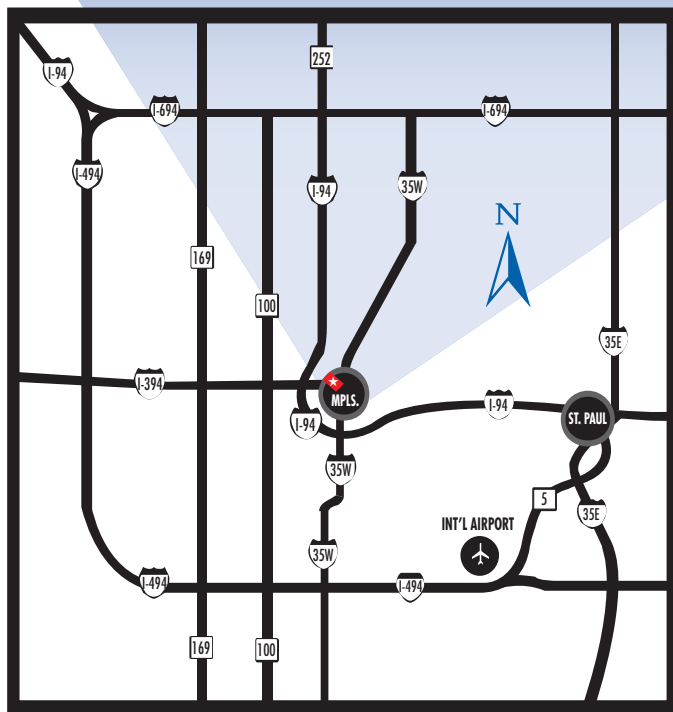

MINNEAPOLIS
THE MARQUETTE
 HOTEL

**THE
 MARQUETTE
 HOTEL**
 The Best Hotel
 in Minneapolis
 for Business
 and Pleasure!

FROM THE NORTH:

Take I-94 South/East to the 4th Street exit (#230). Continue straight onto 4th Street North. Turn Right onto 1st Avenue North. Turn left onto 8th Street North. Turn left onto Marquette Avenue.

FROM THE SOUTH (AIRPORT):

Take I-494 West from the Minneapolis Airport. Take the I-35 North exit and go north on I-35. Merge onto MN-65 North via the exit (on the left) toward DOWNTOWN EXITS. Take the MN-65/5th Avenue South exit on the left. Turn slight left onto South 5th Avenue/MN-65 North/5th Avenue South. Turn left onto 9th Street South. Turn right onto Marquette Avenue.

FROM THE EAST:

Take I-94 West toward Minneapolis. Take the 11th Street exit (#233A). Turn slight left to take the 11th Street ramp. Turn slight left onto 11th Street South. Turn right onto Marquette Avenue.

FROM THE WEST:

Take I-394 East toward Minneapolis. Take the 12th Street North exit (#9A). Turn slight right onto 12th Street North. Turn left onto Hennepin Avenue. Turn right onto 8th Street South. Turn left onto Marquette Avenue.